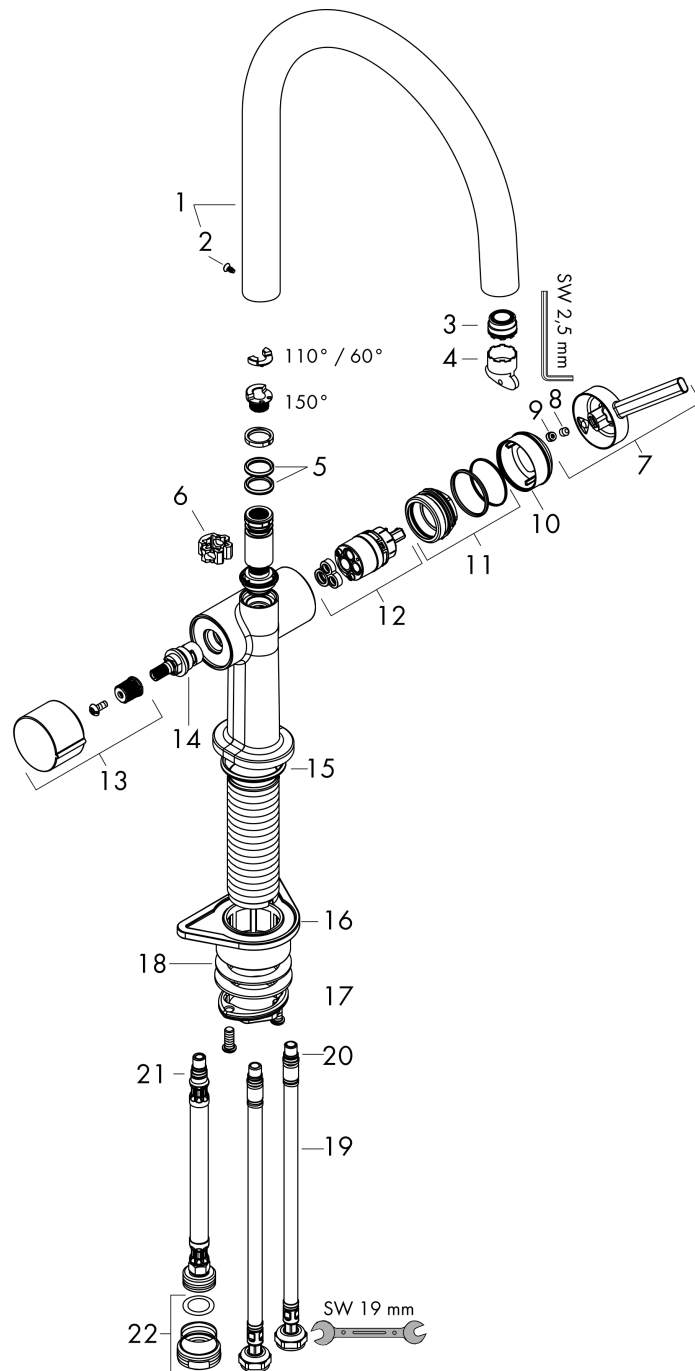

Talis M54

Single lever kitchen mixer 220, device shut-off valve, 1jet
Surfaces: **Stainless Steel Finish** Article Number: **72805800**

Description

product features

- ComfortZone 220
- swivel range adjustable in 4 steps 60°, 110°, 150° or 360°
- laminar spray
- with integrated shut-off valve
- connection dimension: DN15
- maximum flow rate at 3 bar: 9 l/min
- ceramic cartridge
- connection type: G 3/8 connections
- temperature limitation adjustable
- suitable for continuous flow water heaters
- tap hole with Ø 35 mm required

Technology

Design awards

reddot winner 2020

Product image

Scale drawing

Flowchart

Talis M54
Single lever kitchen mixer 220, device shut-off valve, 1jet
 Surfaces: **Stainless Steel Finish** Article Number: **72805800**

Exploded Drawing

Year of production: >04/21

Talis M54

Single lever kitchen mixer 220, device shut-off valve, 1jet
Surfaces: **Stainless Steel Finish** Article Number: **72805800**

Spare part list

Year of production: >04/21

Pos.	Description	Article Number	Price	PU
1	spout cpl.	93757800	-	1
2	screw	94319000	-	1
3	spray former	93748000	-	1
4	service tool	93750000	-	1
5	O-Ring 14x2,5	98189000	-	1
6	axialring	97558000	-	1
7	handle	93736800	-	1
8	hollow set screw M5x5	98446000	-	1
9	screw cover	93735610	-	1
10	flange	93737800	-	1
11	nut	93738000	-	1
12	cartridge, assy	93760000	-	1
13	handle	93809800	-	1
14	shut off unit	93658000	-	1
15	O-ring 36x3	98052000	-	1
16	support	97523000	-	1
17	fixing set (Ø 34)	95049000	-	1
18	lever collar	97548000	-	1
19	connection hose 900 mm M8x0,75 G3/8	93746000	-	1
20	O-ring 6,6x1,6	93019000	-	1
21	O-ring 7x1,5	98422000	-	1
22	reduction coupling	92844000	-	1