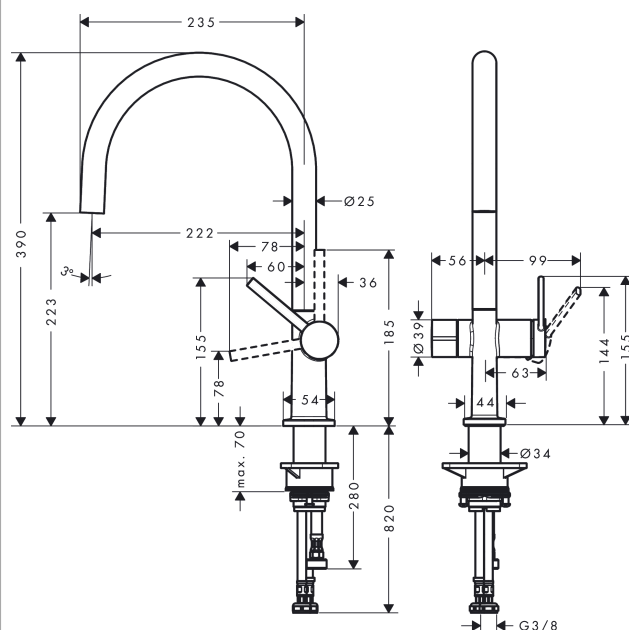

Talis M54

Single lever kitchen mixer 220, device shut-off valve, 1jet
Surfaces: **Stainless Steel Finish** Article Number: **72805800**

Description

product features

- ComfortZone 220
- swivel range adjustable in 4 steps 60°, 110°, 150° or 360°
- laminar spray
- with integrated shut-off valve
- connection dimension: DN15
- maximum flow rate at 3 bar: 9 l/min
- ceramic cartridge
- connection type: G 3/8 connections
- temperature limitation adjustable
- suitable for continuous flow water heaters
- tap hole with Ø 35 mm required

Technology

Design awards

reddot winner 2020

Product image

Scale drawing

Flowchart

Talis M54
Single lever kitchen mixer 220, device shut-off valve, 1jet
 Surfaces: **Stainless Steel Finish** Article Number: **72805800**

Exploded Drawing

Year of production: >04/21

Talis M54

Single lever kitchen mixer 220, device shut-off valve, 1jet
Surfaces: **Stainless Steel Finish** Article Number: **72805800**

Spare part list

Year of production: >04/21

Pos.	Description	Article Number	Price	PU
1	spout cpl.	93757800	-	1
2	screw	94319000	-	1
3	spray former	93748000	-	1
4	service tool	93750000	-	1
5	O-Ring 14x2,5	98189000	-	1
6	axialring	97558000	-	1
7	handle	93736800	-	1
8	hollow set screw M5x5	98446000	-	1
9	screw cover	93735610	-	1
10	flange	93737800	-	1
11	nut	93738000	-	1
12	cartridge, assy	93760000	-	1
13	handle	93809800	-	1
14	shut off unit	93658000	-	1
15	O-ring 36x3	98052000	-	1
16	support	97523000	-	1
17	fixing set (Ø 34)	95049000	-	1
18	lever collar	97548000	-	1
19	connection hose 900 mm M8x0,75 G3/8	93746000	-	1
20	O-ring 6,6x1,6	93019000	-	1
21	O-ring 7x1,5	98422000	-	1
22	reduction coupling	92844000	-	1