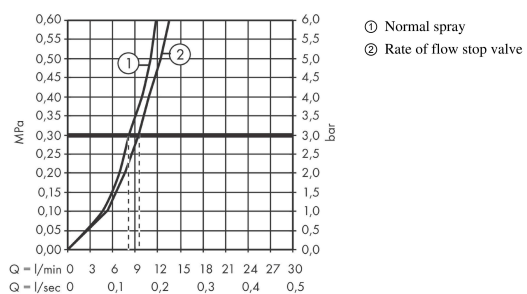

Technology

Design awards

reddot winner 2020

Product image

Scale drawing

Flowchart

Talis M54
Single lever kitchen mixer 220, device shut-off valve, 1jet
 Surfaces: **Stainless Steel Finish** Article Number: **72805800**